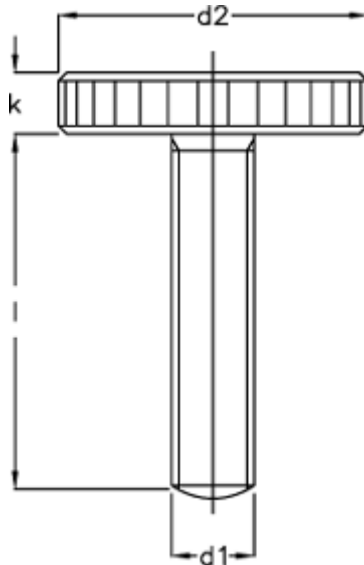

Article number: 20701612

Description: E+G Flat knurled thumb screw DIN 653-M5-25

Measures

d1 = M5

d2 = 20

K = 4.0

Length l = 25